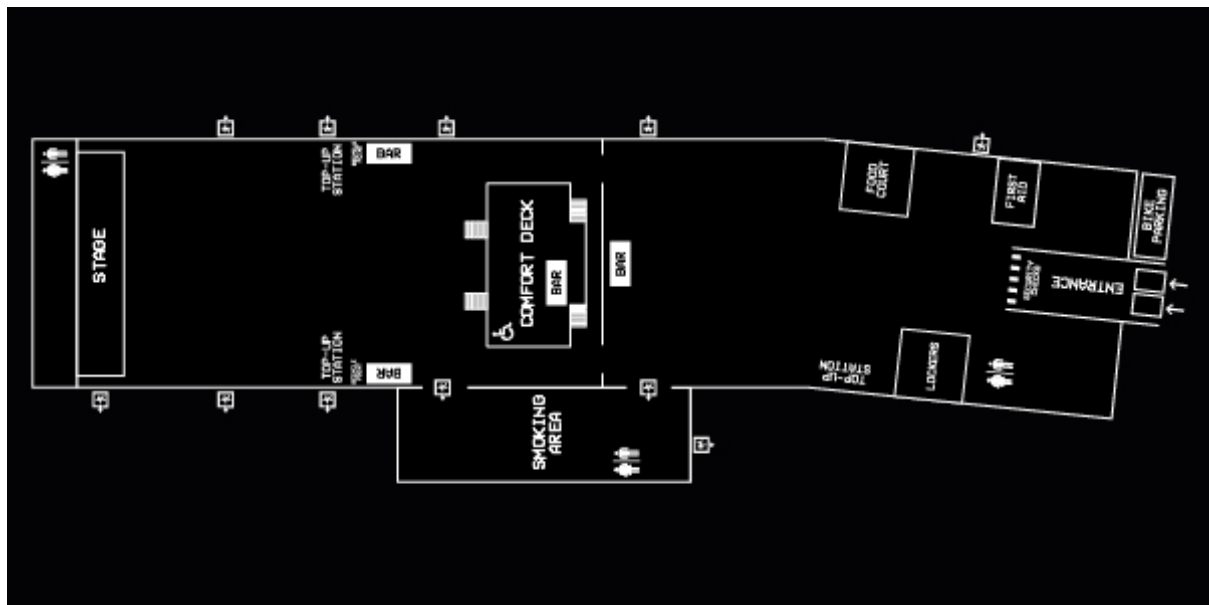

is NOT responsible for any damages or thefts. Lockers are situated in hall 1.

VENUE MAP

LOST & FOUND

Lost something?

Please go to the lockers or contact info@livenation.be after the event.

MOBILITY

Waagnatie is located at Rijnkaai 150, 2000 Antwerpen.

By bike

Waagnatie is easy to reach by bike. A free, unguarded bike parking area will be provided just next to the main entrance.

The 2 nearest [Velo](#) stations are at Red Star Line and Amsterdamstraat station.

By train

From Antwerp-Central station, you can easily reach Waagnatie using one of the bus/tram lines below. Train timetables can be found [here](#).

By tram or bus

Trams and buses operated by De Lijn stop near the Waagnatie. The stops Antwerpen Amsterdam (tram 24), Antwerpen MAS (tram 7), Antwerpen Van Schoonbekeplein (bus 17) are within walking distance.